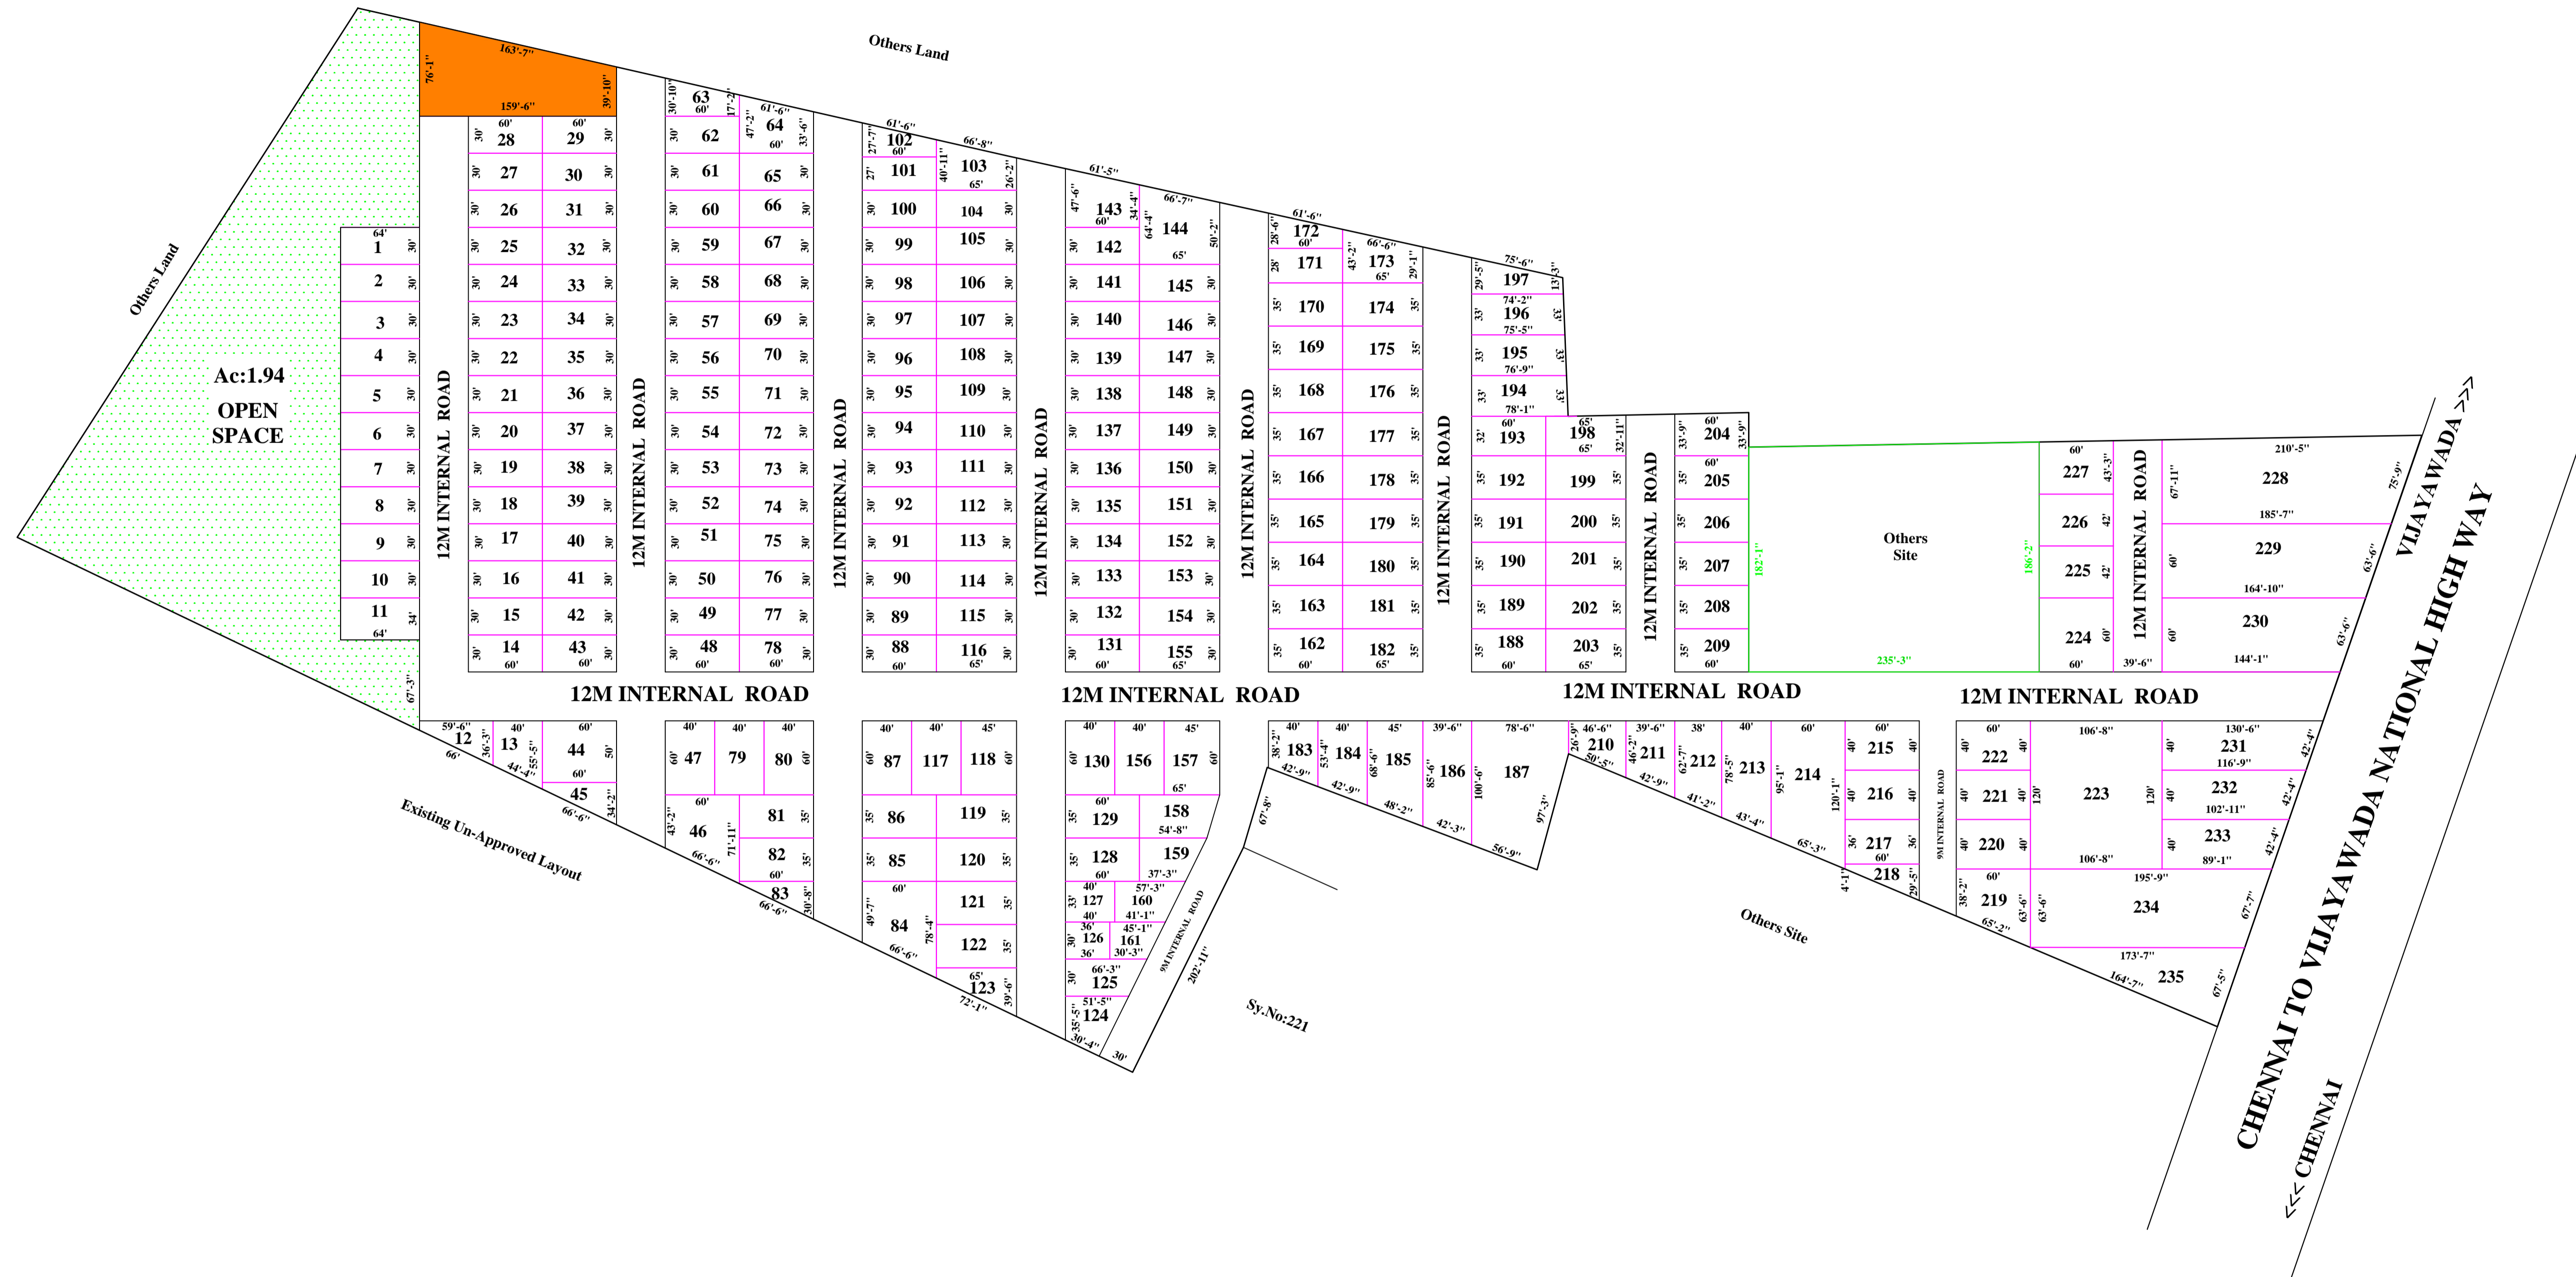

# LAYOUT PATTERN OF HOUSE PLOTS IN Sy.No:220-2A1A1C3A IN MANUBOL REVENUE VILLAGE, MANUBOL MANDAL, SPSR NELLORE DISTRICT.

**CHENNAI TO VIJAYAWADA NATIONAL HIGHWAY**  
 <<< CHENNAI >>> VIJAYAWADA >>>

Sy.No:221